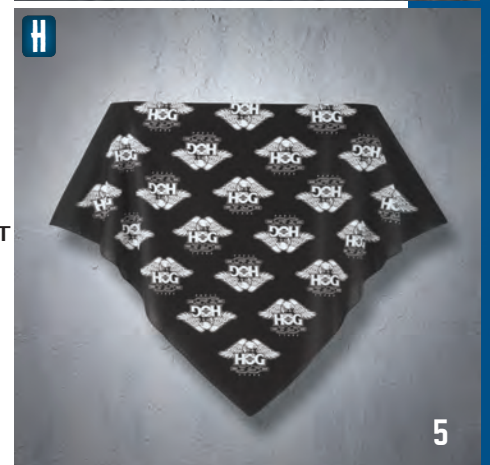

D. NEW! 3-D ANNIVERSARY CAP

Dark gray twill cotton cap with 3-D 35th Anniversary logo emblem on front panels. EST. 1983 embroidered on back Velcro closure. Imported. 4502442 $19.10 + GST ea.

Your Chapter specific name embroidered over back vent. 12 piece minimum. 4502501 $24.10 + GST ea.

Please allow 3-4 weeks for delivery.