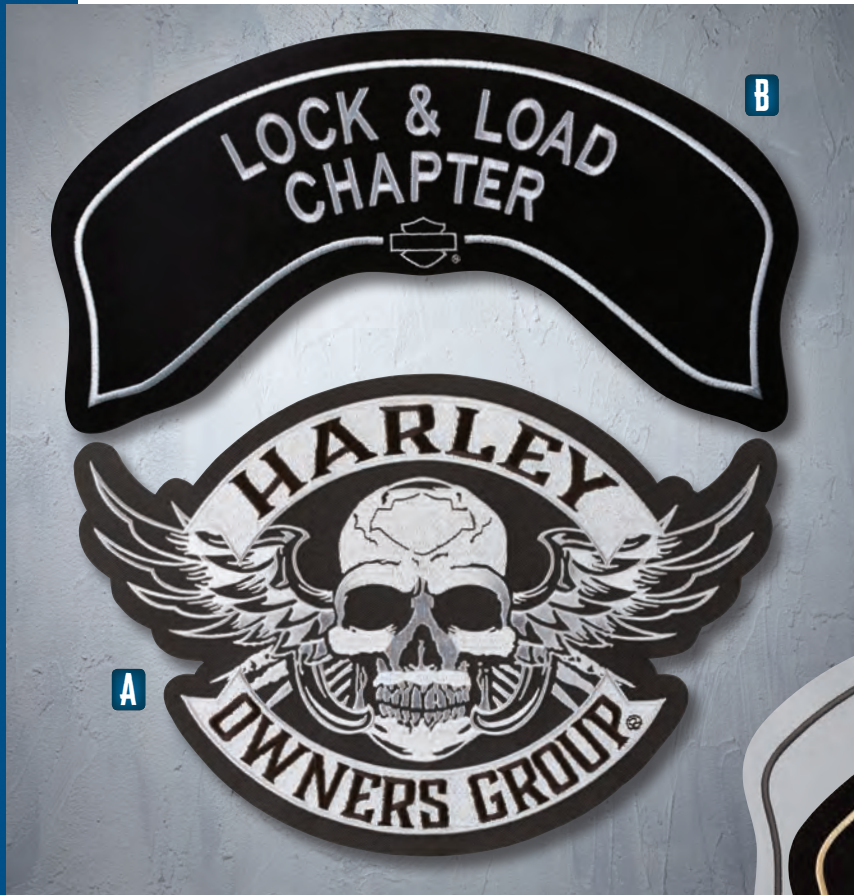

PATCHES

A. WINGED SKULL PATCH

10½" x 7¼" embroidered patch.
4502057 $14.00 ea.

LARGE CHAPTER PATCH

Highlight your Chapter's name. 12¼" embroidered patch goes above large H.O.G. patch.
Please allow 3-4 weeks for delivery.

B. 4502034 Silver

C. 4502036 Reflective

5-9 pieces: $25.00 + GST ea.

25-49 pieces: $10.90 + GST ea.

50+ pieces: $9.40 + GST ea.

D. 4502032 Heritage Tan

E. 4501997 Gold