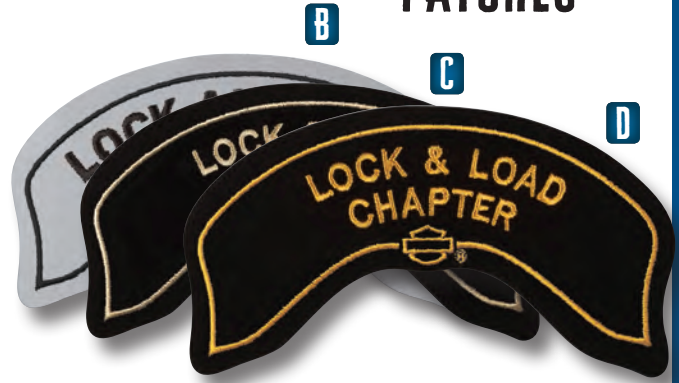

10½" embroidered patch.

F. 4502055 H.O.G. Silver \$15.00 + GST ea.

G. 4501896 H.O.G. Full Color \$15.00 + GST ea.

H. LARGE L.O.H. PATCH

Large embroidered Ladies of Harley patch.
Measures 10" in width. 4502136 \$20.00 + GST ea.

I. SMALL L.O.H. PATCH

Small embroidered Ladies of Harley patch.
Measures 4½" in width. 4502135 \$10.00 + GST ea.

PATCHES

SMALL CHAPTER PATCH

Highlight your Chapter's name.
5" embroidered patch goes above
small H.O.G. patch.
Please allow 3-4 weeks for delivery.