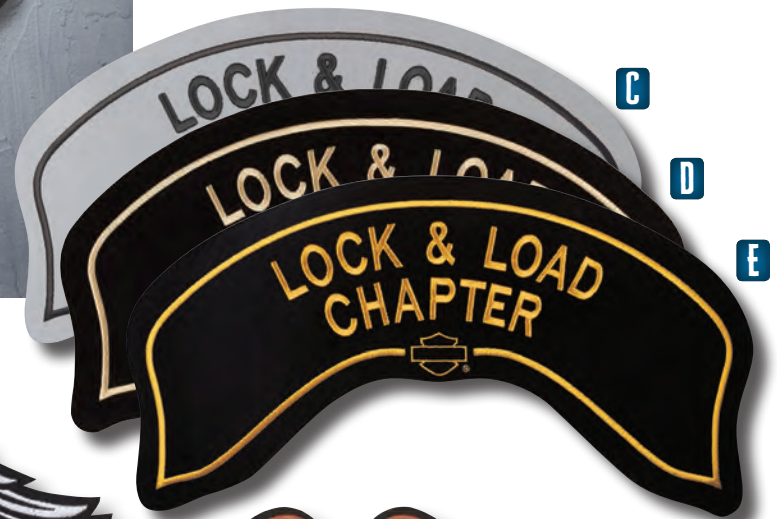

LARGE H.O.G. PATCH

10½" embroidered patch.

F. 4502055 H.O.G. Silver $15.00 + GST ea.

G. 4501896 H.O.G. Full Color $15.00 + GST ea.