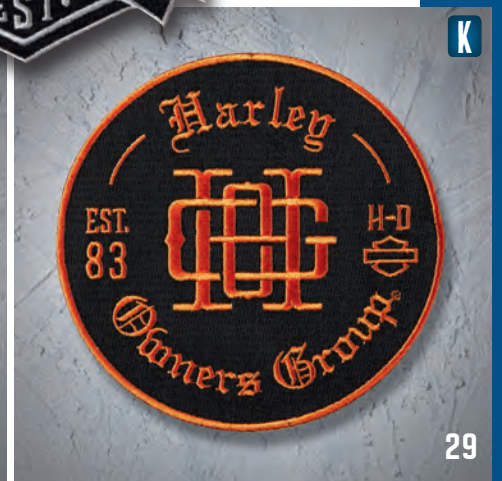

Embroidered Monogram patch. Measures 4" in
diameter. 4502216 \$10.00 + GST ea.

CHAPTER PATCH

4½" embroidered patch. Designate your Chapter Name and your Chapter's date of establishment.

A. 4502274 H.O.G. Eagle Logo \$26.00 + GST ea.