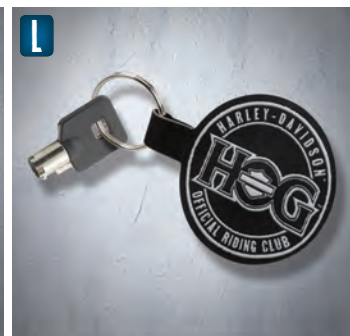

G. 4502336 Winged Skull

PHOTO MAGNETS

Black 3 1/4" x 2 1/4" rectangle magnets. Individually polybagged. Screened.

\$4.97 + GST ea.

H. 4502363 Winged Skull

I. 4502362 H.O.G. Eagle Logo

J. HANDLE WRAP

Royal blue neoprene luggage handle wrap features an easy Velcro closure.

Screened H.O.G. Icon logo. 4502297

\$5.00 + GST ea.

K. KEY LIGHT

Silver rectangular key tag with white LED light and split ring. Button cell batteries included. Screened Winged Skull. 4502344 \$2.34 + GST ea.

L. NEW! RIDING CLUB KEY FOB

Black fabric key fob with woven-in Official Riding Club on one side. Fob measures approximately 2 1/4" in width. 4502436 \$4.30 + GST ea.

M. BLACK FABRIC KEY FOB

Black fabric key fob with woven-in Winged Skull logo on one side. Fob measures approximately 3 1/2" in width. 4502285 \$6.21 + GST ea.